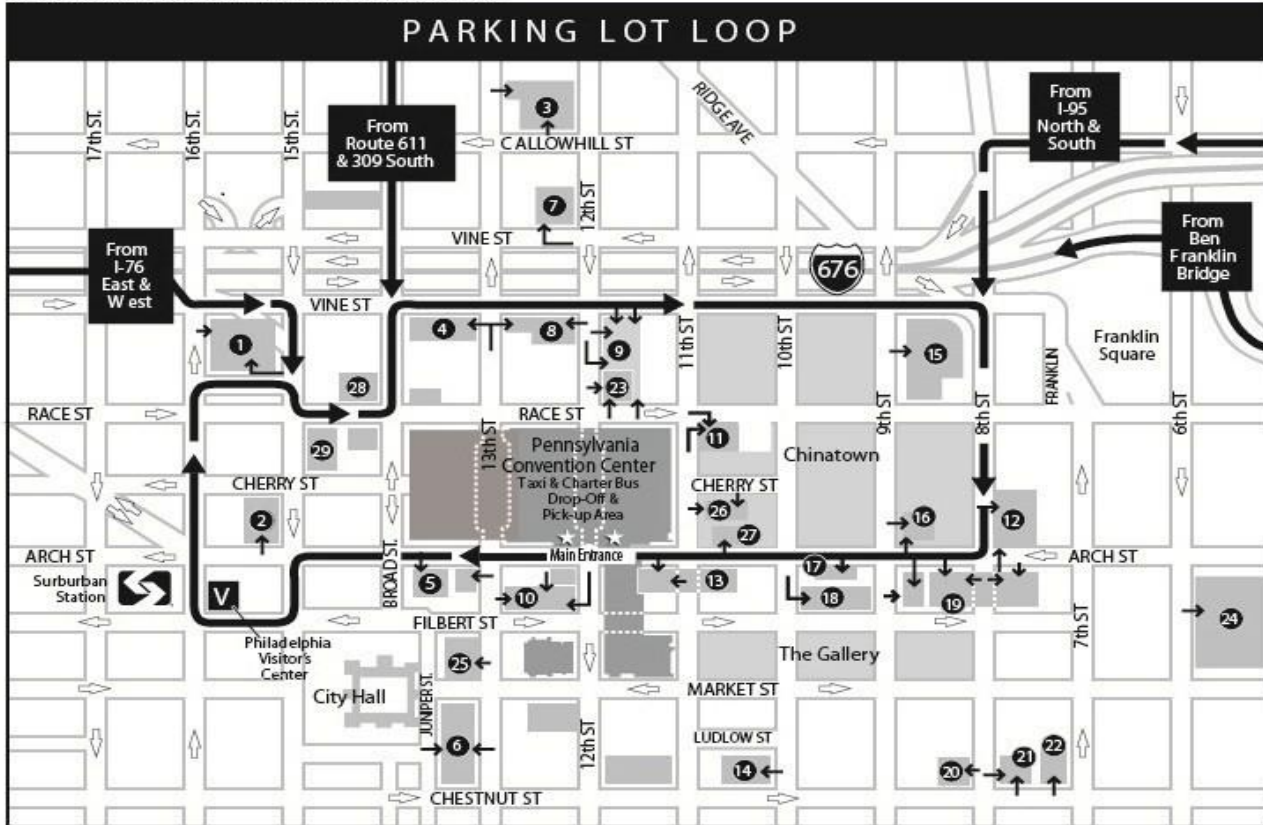

Parking

There are many parking options—both garages and lots—conveniently located within blocks of the Pennsylvania Convention Center. Below are just a few options.

Please note that you may need to call ahead to confirm availability and rates.

PLEASE NOTE YOUR LOCATION - TAKE PARKING STUB WITH YOU

PREVENT THEFT! DON'T LEAVE VALUABLES WHERE THEY CAN BE SEEN INSIDE YOUR CAR

LOT #	OPERATOR NAME	LOCATION	CONTACT	PHONE	LOT	CAPACITY & CLEARANCE	
1	Realen Gateway	15th & Vine Street	Tom Dunn	215-563-1550	G	1050	7'
2	Phila. Parking Authority	15th & Arch Street	Rocco Morrotto	215-683-9684	L	115	NA
3	DLC Parking Services	12th & Callowhill	Patrick Femia	215-829-8200	L	214	NA
4	EZ Park	Broad & Vine Street	Harvey Spear	215-733-0700	L	150	NA
5	Convention Center Parking Facility	1324 Arch Street	Al Gallon	267-239-0676	G	540	8'
6	Five Star	1300 Market Street	Jeffrey Eckman	215-546-7524	G	650	5'10"
7	EZ Park	1201 Vine/NW Crn.	Harvey Spear	215-733-0700	L	50	NA
8	EZ Park	12th & Vine/SW Crn.	Harvey Spear	215-733-0700	L	250	NA
9	Parkway	12th & Vine/SE Crn	Zerihum Belay	215-640-3810	L	200	NA
10	Parkway	12th & Filbert Street	Zerihum Belay	215-575-4005	G	860	NA
11	Central	11th & Race Street	Chris Sherman	215-563-3650	G	260 Valet	7'
12	Parkway	8th & Arch Street	Zerihum Belay	215-640-3810	L	126	NA
13	Gallery II Garage	11th & Arch Street	Pam Grossman	215-568-4025	G	750	6'2"
14	Phila. Parking Authority	10th & Ludlow Street	Rocco Morrotto	215-683-9684	G	450	7'
15	EZ Park	8th-9th/Race to Vine	Harvey Spear	215-733-0700	L	300	NA
16	Parkway	815 Arch Street	Zerihum Belay	215-640-3810	L	120	NA
17	EZ Park	912-20 Arch Street	Harvey Spear	215-733-0700	L	80 Valet	NA