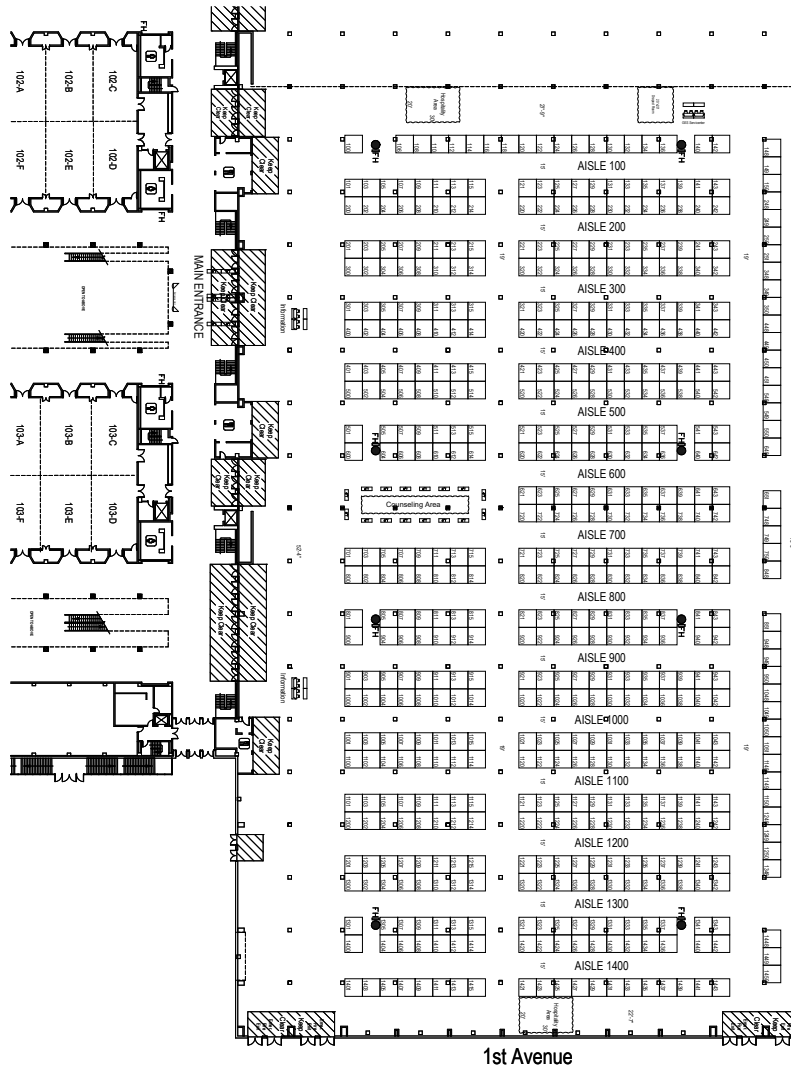

Minnesota National College Fair

FLOORPLAN:

NCF COMMITTEE:

1. **Chairs**
   Devon Ross, ZeeMee
   Heidi Wessman,
   Benilde-St. Margaret's School
   Shonna Fulford, Augsburg
   University

   Cory Piper-Hauswirth,
   St. Catherine University
   Ninette Carlson, Michigan
   Technological University
   Joe Herrera, University of
   St. Thomas
   Mo Moos, Coe College
   Tina Proctor,
   Academy of Holy Angels
   Amy Larson, Benilde-St.
   Margaret's School

*NACAC would like to thank the
Minneapolis National College Fair
volunteers for their support!*

DATE & TIME:

October 5, 2022

Fair Show: 9:00AM – 12:00PM
Fair Show: 5:00PM – 8:00PM

October 6, 2022

Fair Show: 9:00AM – 12:00PM

LOCATION:

Minneapolis Convention Center • Hall D/E & 103A-F
1301 2nd Ave S • Minneapolis, MN 55403

WORKSHOP SCHEDULE:

WEDNESDAY, October 5 (Morning Session)

9:30 am
A Guide to the Selective
College Admission Process
Room 103 E/F

Community and Technical
College Options
Room 103 C

Financial Aid 101:
The Basics
Room 103 A/B

10:15 am
College Admission
Resources for Multicultural
Students
Room 103 C

Financial Aid 101:
The Basics
Room 103 A/B

Tips for Writing a
Successful College
Application Essay
Room 103 E/F

Gap Year and Summer
Programs
Room 103 D

11:00 am
Financial Aid 101:
The Basics
Room 103 A/B

WEDNESDAY, October 5 (Evening Session)

4:45 pm
How to Explore the
National College Fair
Room 103 E/F

5:30 pm
Community and Technical
College Options
Room 103 C

Financial Aid 101:
The Basics
Room 103 A/B

Navigating the Admission
Process at the U of MN-
Twin Cities and UW-
Madison
Room 103 D

Tips for Writing a
Successful College
Application Essay
Room 103 E/F

6:15 pm
A Guide to the Selective
College Admission Process
Room 103 E/F

Financial Aid 101:
The Basics
Room 103 A/B

Kick Start My Art: Tips on
Making a College-Bound
Portfolio
Room 103 D

7:00 pm
Financial Aid 101:
The Basics
Room 103 A/B

THURSDAY, October 6 (Morning Session)

9:30 am
A Guide to the Selective
College Admission Process
Room 103 E/F

Community and Technical
College Options
Room 103 C

Financial Aid 101:
The Basics
Room 103 A/B

10:15 am
College Admission
Resources for Multicultural
Students
Room 103 C

Financial Aid 101:
The Basics
Room 103 A/B

Tips for Writing a
Successful College
Application Essay
Room 103 E/F

11:00 am
Financial Aid 101:
The Basics
Room 103 A/B

STUDENT NOTES:

NACAC would like to thank our sponsor for their support: